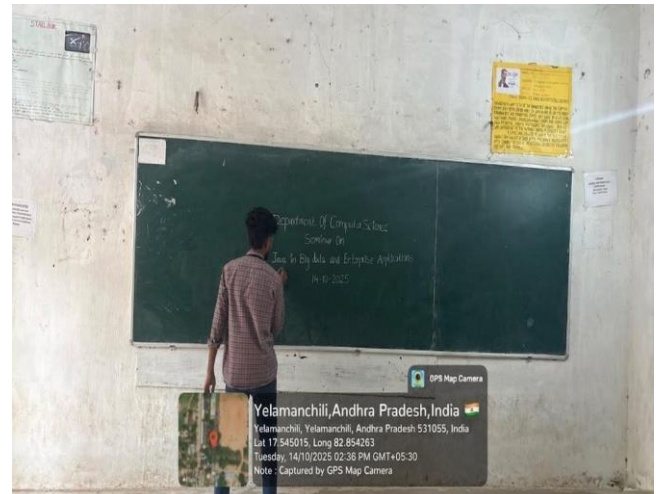

DEPARTMENT OF COMPUTER SCIENCE

Name of the activity	Seminar on JAVA in Bigdata and Enterprise Applications
Date of activity	14.10.2025
No.of Participants	II B.Sc. Computer Science students, N.P.Devi Madam-39
Outcome of the activity	The seminar on Java in Big Data and Enterprise Applications helped students understand the role of Java in developing scalable and high-performance enterprise solutions as well as Big Data platforms. Participants gained insights into Java frameworks, tools, and libraries used in Big Data processing, distributed computing, and enterprise application development. The activity enhanced students' technical knowledge, practical understanding of Java-based architectures, and readiness to implement real-world enterprise and data-driven solutions.

[Handwritten Signature]
Head of the Department
Department of Physics
S.G.A. Govt. Degree College
Yellamanchili-531055
ANAKAPALLI District

Signature of the HOD

[Handwritten Signature]
Principal
S.G.A. Govt. Degree College
Yellamanchili-531 055
Anakapalli District. (A.P.)

Signature of the PRINCIPAL